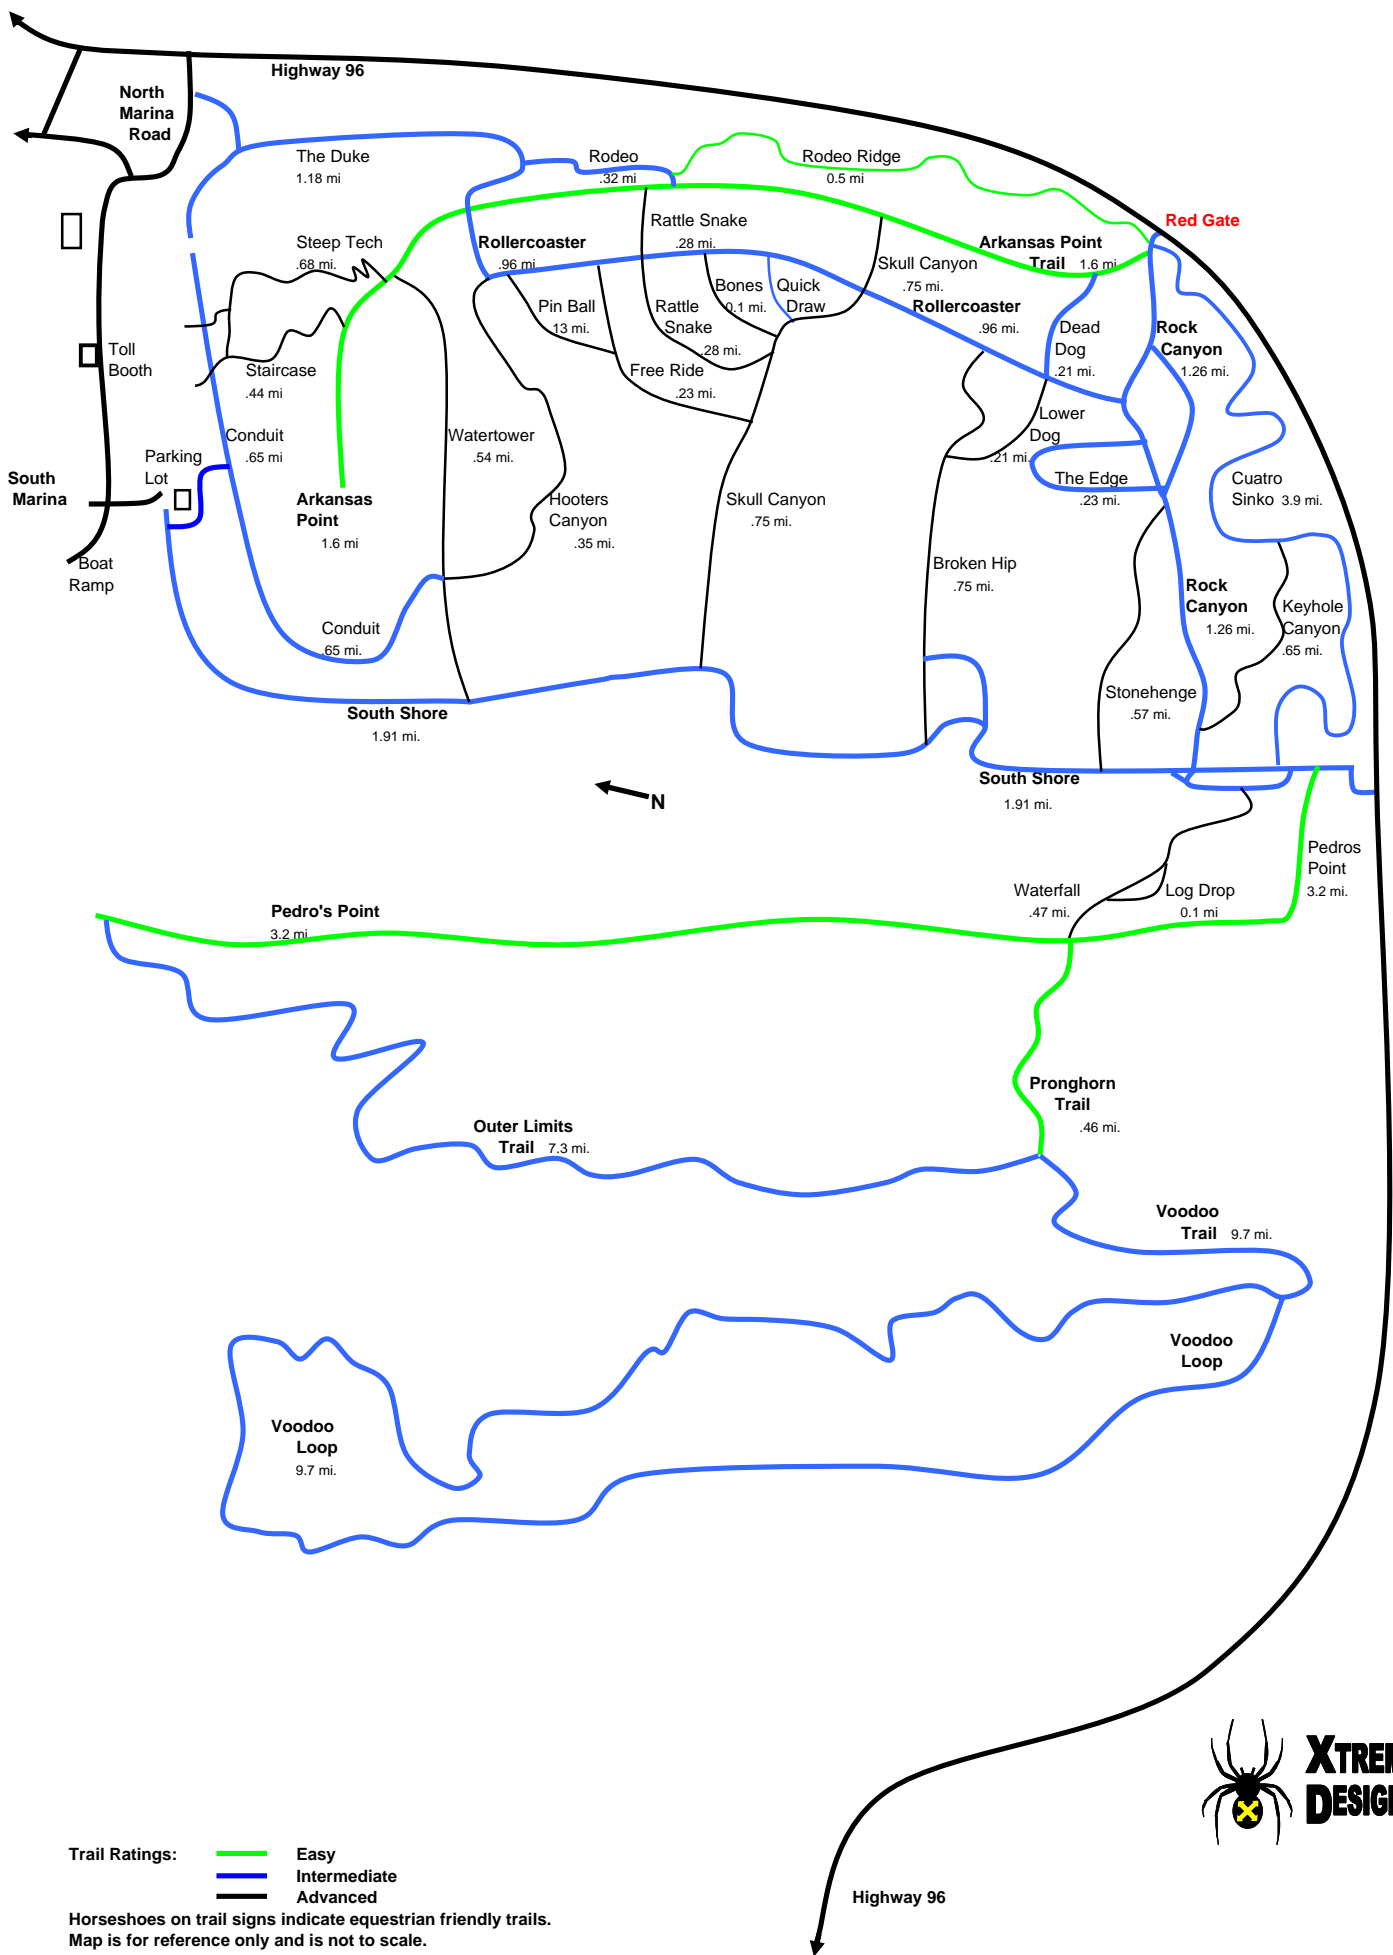

Lake Pueblo Trail System South Shore Canyons

Trail Ratings:
— Easy
— Intermediate
— Advanced

Horseshoes on trail signs indicate equestrian friendly trails.

Map is for reference only and is not to scale.

Trails are maintained by the Southern Colorado Trail Builders