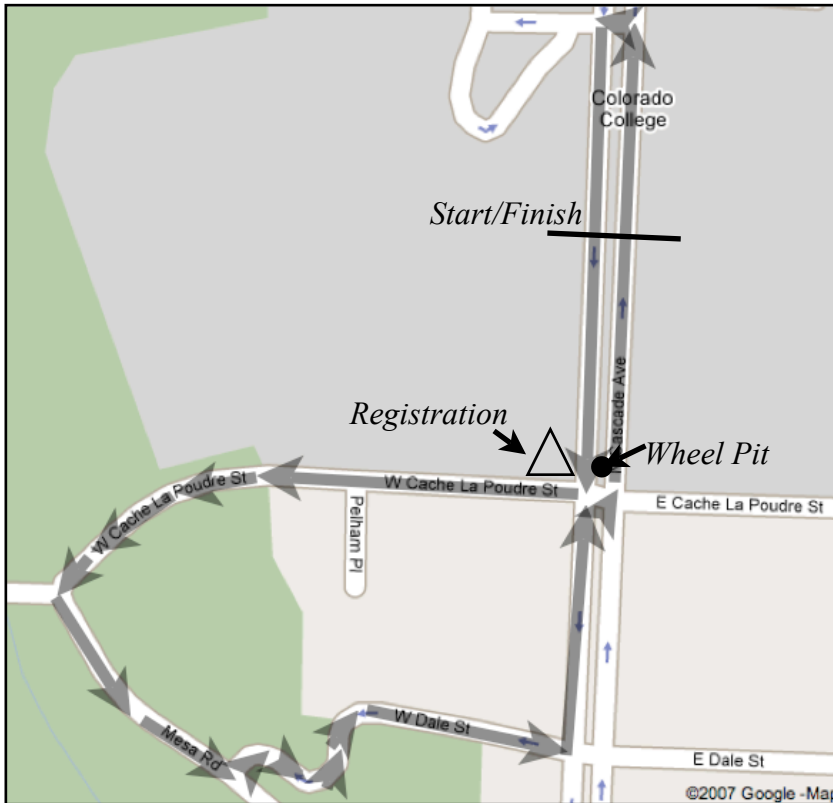

Colorado College Campus Criterium Saturday, April 14th

◆ An exciting course with a sweeping downhill and a switchback climb up to a long, flat straightaway with a 180 degree hairpin.

◆ Directions: From I-25, take exit 143 for Uintah St. Head East (away from the mountains) and turn right on Cascade Ave to get to the course. Parking is available in campus parking lots, and on side streets surrounding campus.

◆ Registration available onsite the day of the event

◆ All races $20, or $30 for Hill Climb and Crit, or $10 additional for second Crit (i.e. Collegiate and USCF)

◆ Prize Primes for all races

Start Time	Category	Race Length
10:00 am	Collegiate Men's C	30 mins
10:40 am	Collegiate Men's B	45 mins
11:30 am	Collegiate Women's B	30 mins
12:10 pm	Collegiate Men's A	60 mins
1:15 pm	Collegiate Women's A	45 mins
2:10 pm	USCF Men's Cat. 4/5	30 mins
2:45 pm	USCF Men's Cat 3/4	45 mins
3:40 pm	USCF Women's Open	45 mins
4:35 pm	USCF Men's Pro/1/2	60 mins